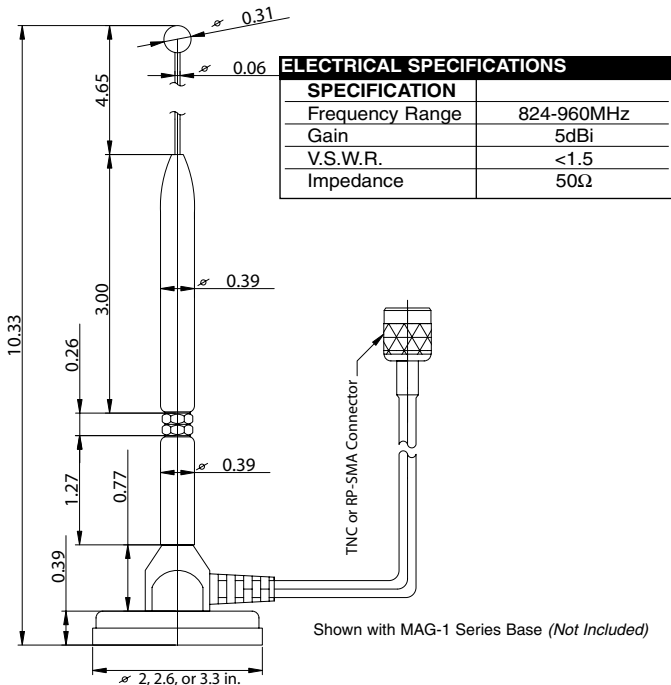

ANT-ELE-S01-006

Hi-Gain Whip-Element for Mag. 1 Bases

Other cable terminations available for volume orders.